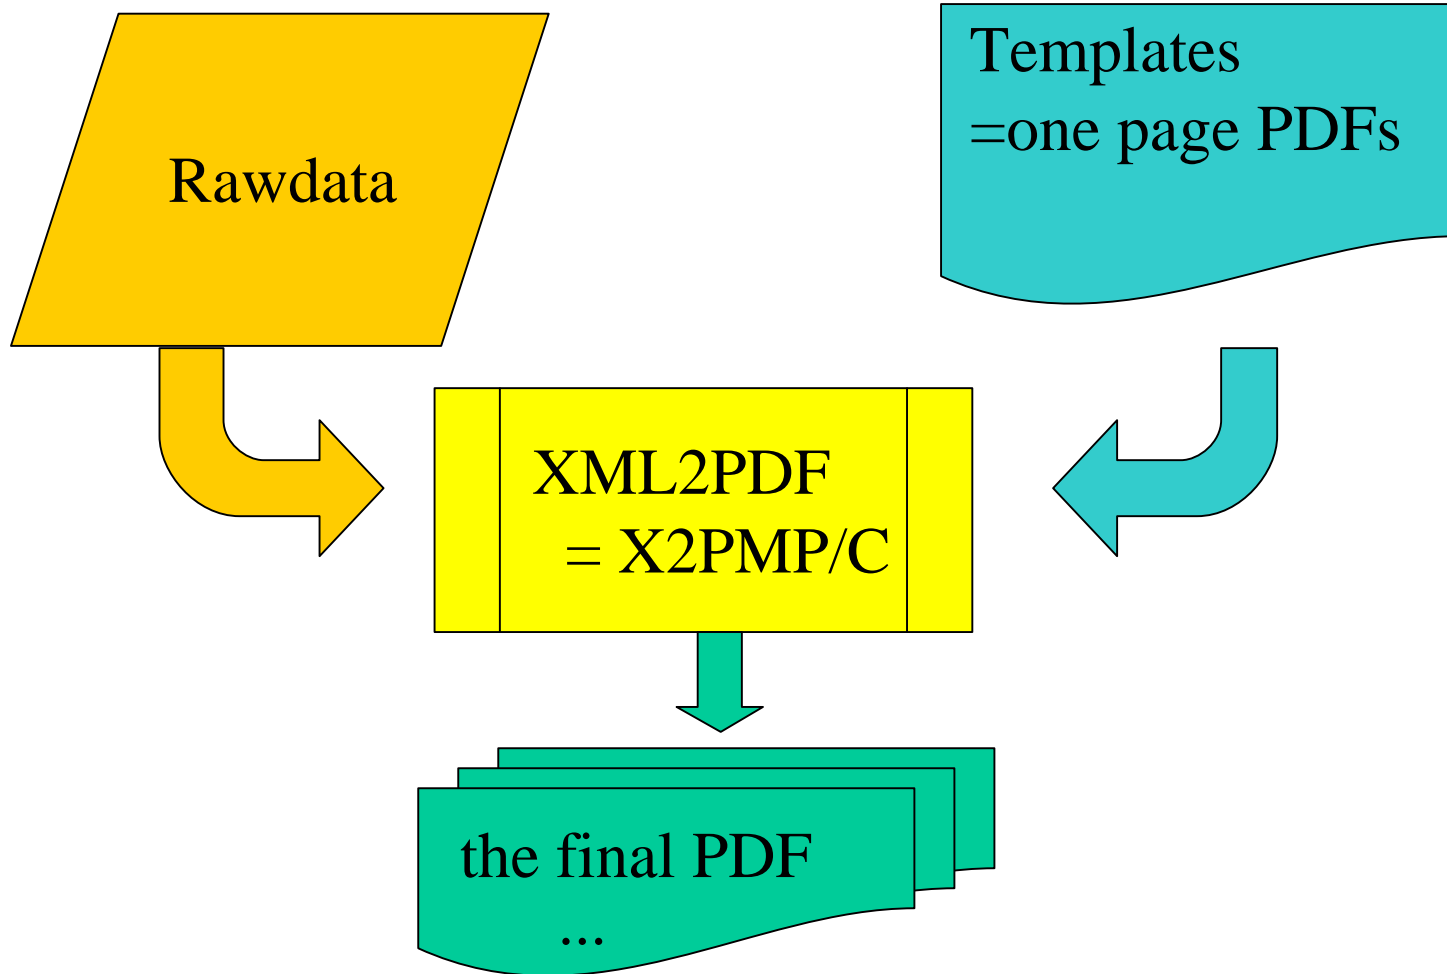

with or without "XML": SPOOLer queue
REXX (i.e. for page selection)
pure "XML":from PGM (in CICS or Batch)
pure "XML":from MQ (i.e. for central stored templates)
"AFP"-DS
"AFP"-API

any tool will do
i.e. Powerpoint EXCEL or WORD or OPEN-OFFICE
output as PDF
ready
but: there are differences
PULL-templates

in a file, PDS(e),HFS
(VSE)in a LIBR-member, in Space-getvis for FTP
in Memory (i.e. in CICS for a EXEC CICS WEB SEND,
or storage with own information)