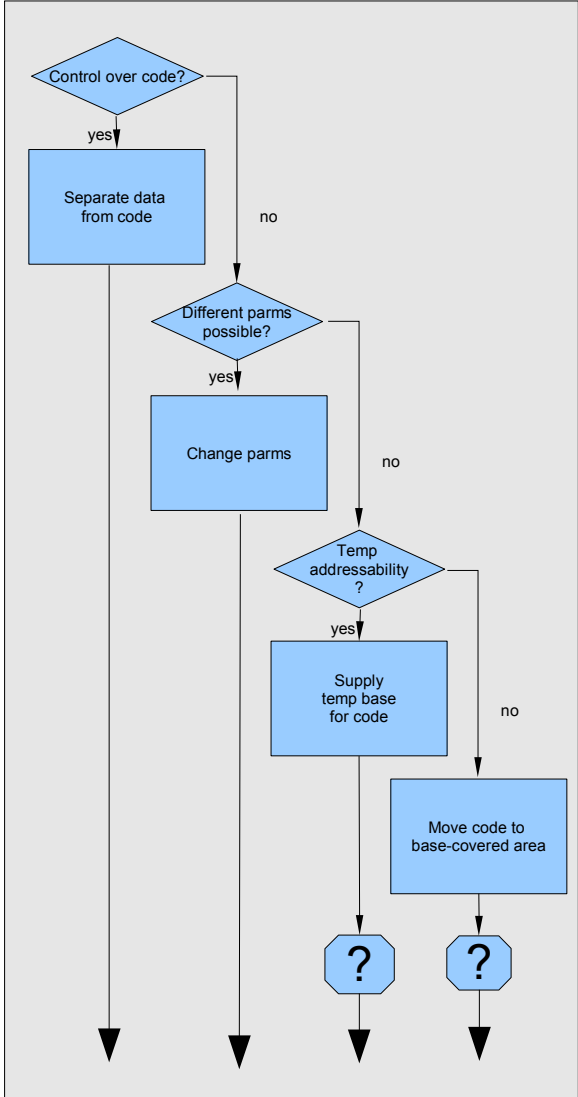

Base = 4096 bytes

- Change code with
- IEABRC
  - MAKEREL
  - by hand

All works

Rel = 64K both ways

more?  
Food for thoughts:  
relative in LONG  
POPs

Martin@pi-sysprog.de